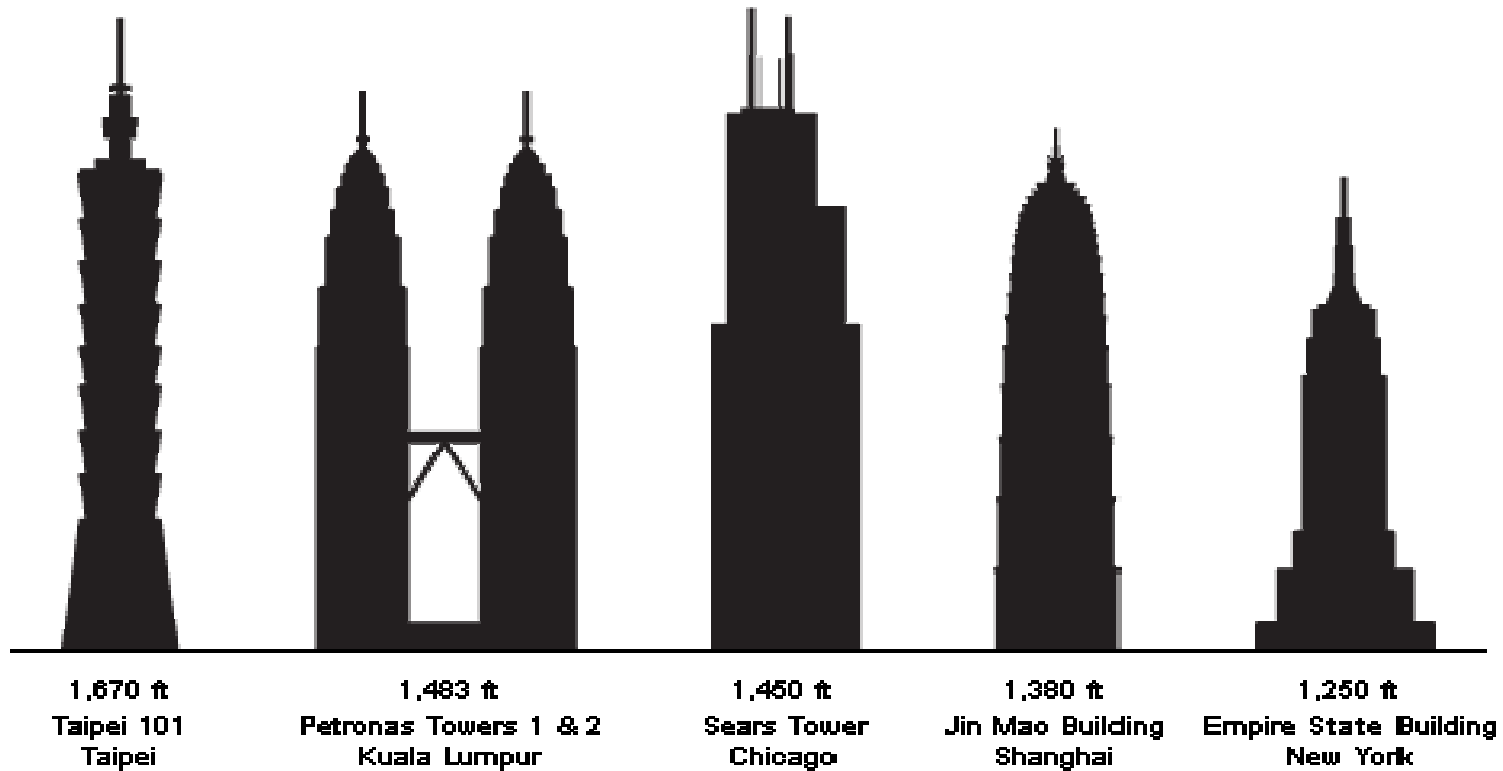

HEIGHT

WIDTH

WORLD'S TALLEST BUILDINGS

TAIPEI 101

How tall is it ?

508 METERS TALL

PETRONAS TOWERS

HOW TALL ARE THEY?

452 METERS TALL

SEARS TOWER

HOW TALL ARE THEY ?

442 METERS TALL

JIN MAO BUILDING

How tall is it?

421 METERS TALL

EMPIRE STATE BUILDING

How tall is it?

381 METERS TALL